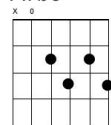

You Are the Sunshine of My Life

by Stevie Wonder
(1972)

C(add9) G7#5 /

C *G* *Em7* *A7b9*
You are the sunshine of my life
Dm7 *G7* *C* *Dm7(½)* *G7(½)*
That's why I'll always be around
C *G* *Em7* *A7b9*
You are the apple of my eye
Dm7 *G7* *C* *Dm7(½)* *G7(½)*
Forever you'll stay in my heart

Cmaj7 *Dm7(½)* *G7(½)* *Cmaj7* *Dm7(½)* *G7(½)*
I feel like this is the beginning
Cmaj7 *Dm7(½)* *G7(½)* *Bm7b5* *E7(½)* *E7#5(½)*
Though I've loved you for a million years
Amaj7 *Bm7(½)* *E7(½)* *Am(½)* *Am(maj7)(½)* *Am7(½)*
And if I thought our love was ending
D7 *D7* *Dm7* *G7*
I'd find myself drowning in my own tears Whoa, Whoa

Cmaj7 *Dm7(½)* *G7(½)* *Cmaj7* *Dm7(½)* *G7(½)*
You must have known that I was lonely
Cmaj7 *Dm7(½)* *G7(½)* *Bm7b5* *E7(½)* *E7#5(½)*
Because you came to my rescue
Amaj7 *Bm7(½)* *E7(½)* *Am(½)* *Am(maj7)(½)* *Am7(½)*
And I know that this must be heaven
D7 *D7* *Dm7* *G7*
How could so much love be inside of you Whoa Whoa

A7b9