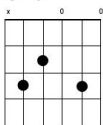

You Are the Sunshine of My Life

by Stevie Wonder
(1972)

C(add9) G7#5 /

C *G* *Em7* *A7b9*
You are the sunshine of my life
Dm7 *G7* *C* *Dm7(½)* *G7(½)*
That's why I'll always be around
C *G* *Em7* *A7b9*
You are the apple of my eye
Dm7 *G7* *C* *Dm7(½)* *G7(½)*
Forever you'll stay in my heart

Cmaj7 *Dm7(½)* *G7(½)* *Cmaj7* *Dm7(½)* *G7(½)*
I feel like this is the beginning
Cmaj7 *Dm7(½)* *G7(½)* *Bm7b5* *E7(½)* *E7#5(½)*
Though I've loved you for a million years
Amaj7 *Bm7(½)* *E7(½)* *Am(½)* *Am(maj7)(½)* *Am7(½)*
And if I thought our love was ending
D7 *D7* *Dm7* *G7*
I'd find myself drowning in my own tears Whoa, Whoa

Cmaj7 *Dm7(½)* *G7(½)* *Cmaj7* *Dm7(½)* *G7(½)*
You must have known that I was lonely
Cmaj7 *Dm7(½)* *G7(½)* *Bm7b5* *E7(½)* *E7#5(½)*
Because you came to my rescue
Amaj7 *Bm7(½)* *E7(½)* *Am(½)* *Am(maj7)(½)* *Am7(½)*
And I know that this must be heaven
D7 *D7* *Dm7* *G7*
How could so much love be inside of you Whoa Whoa

C+9