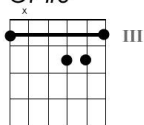

You Are the Sunshine of My Life

by Stevie Wonder
(1972)

C(add9) G7#5 /

C *G* *Em7* *A7b9*
You are the sunshine of my life
Dm7 *G7* *C* *Dm7(½)* *G7(½)*
That's why I'll always be around
C *G* *Em7* *A7b9*
You are the apple of my eye
Dm7 *G7* *C* *Dm7(½)* *G7(½)*
Forever you'll stay in my heart

Cmaj7 *Dm7(½)* *G7(½)* *Cmaj7* *Dm7(½)* *G7(½)*
I feel like this is the beginning
Cmaj7 *Dm7(½)* *G7(½)* *Bm7b5* *E7(½)* *E7#5(½)*
Though I've loved you for a million years
Amaj7 *Bm7(½)* *E7(½)* *Am(½)* *Am(maj7)(½)* *Am7(½)*
And if I thought our love was ending
D7 *D7* *Dm7* *G7*
I'd find myself drowning in my own tears Whoa, Whoa

Cmaj7 *Dm7(½)* *G7(½)* *Cmaj7* *Dm7(½)* *G7(½)*
You must have known that I was lonely
Cmaj7 *Dm7(½)* *G7(½)* *Bm7b5* *E7(½)* *E7#5(½)*
Because you came to my rescue
Amaj7 *Bm7(½)* *E7(½)* *Am(½)* *Am(maj7)(½)* *Am7(½)*
And I know that this must be heaven
D7 *D7* *Dm7* *G7*
How could so much love be inside of you Whoa Whoa

G7 #5